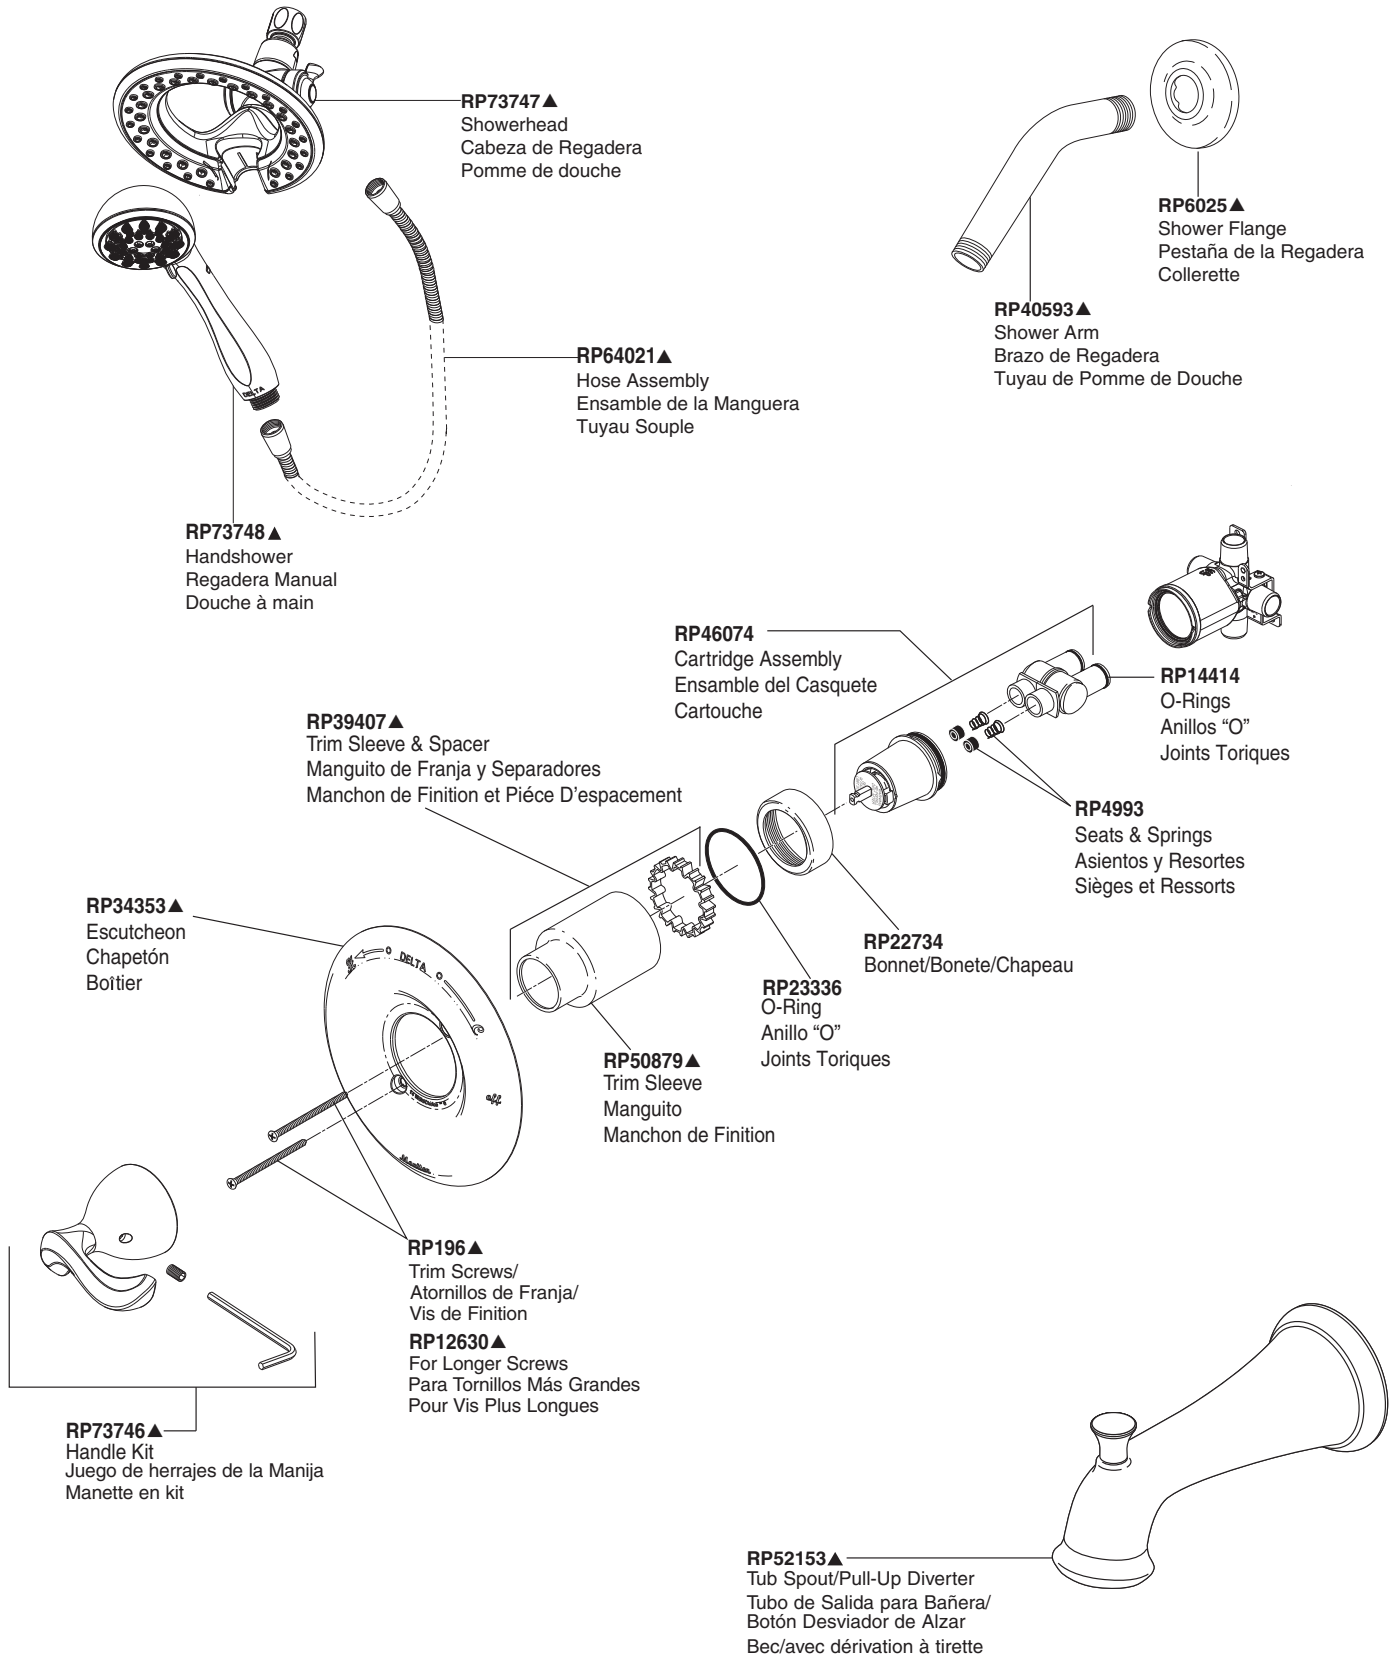

# Carlisle Tub Shower Valve with In2ition® Showerhead Les Valves de Douche de Cuve de Carlisle avec In2ition®

Válvulas de Ducha de Tina de Carlisle con Regadera de In2ition®

Models/Modelos/Modèles 142939-I & 144939-I Series/Series/Seria

# Carlisle Tub Shower Valve with In2ition® Showerhead Les Valves de Douche de Cuve de Carlisle avec In2ition®

Válvulas de Ducha de Tina de Carlisle con Regadera de In2ition®

Models/Modelos/Modèles 172939 & 174939 Series/Series/Seria

Carlisle Tub/Shower

**Backflow Protection System**  
Your Delta® hand shower incorporates a backflow protection system that has been tested to be in compliance with ASME A112.18.3 and ASME A112.18.1 / CSA B125.1. It incorporates two certified check valves in series, which operate independently and are integral, non-serviceable parts of the wand assembly.