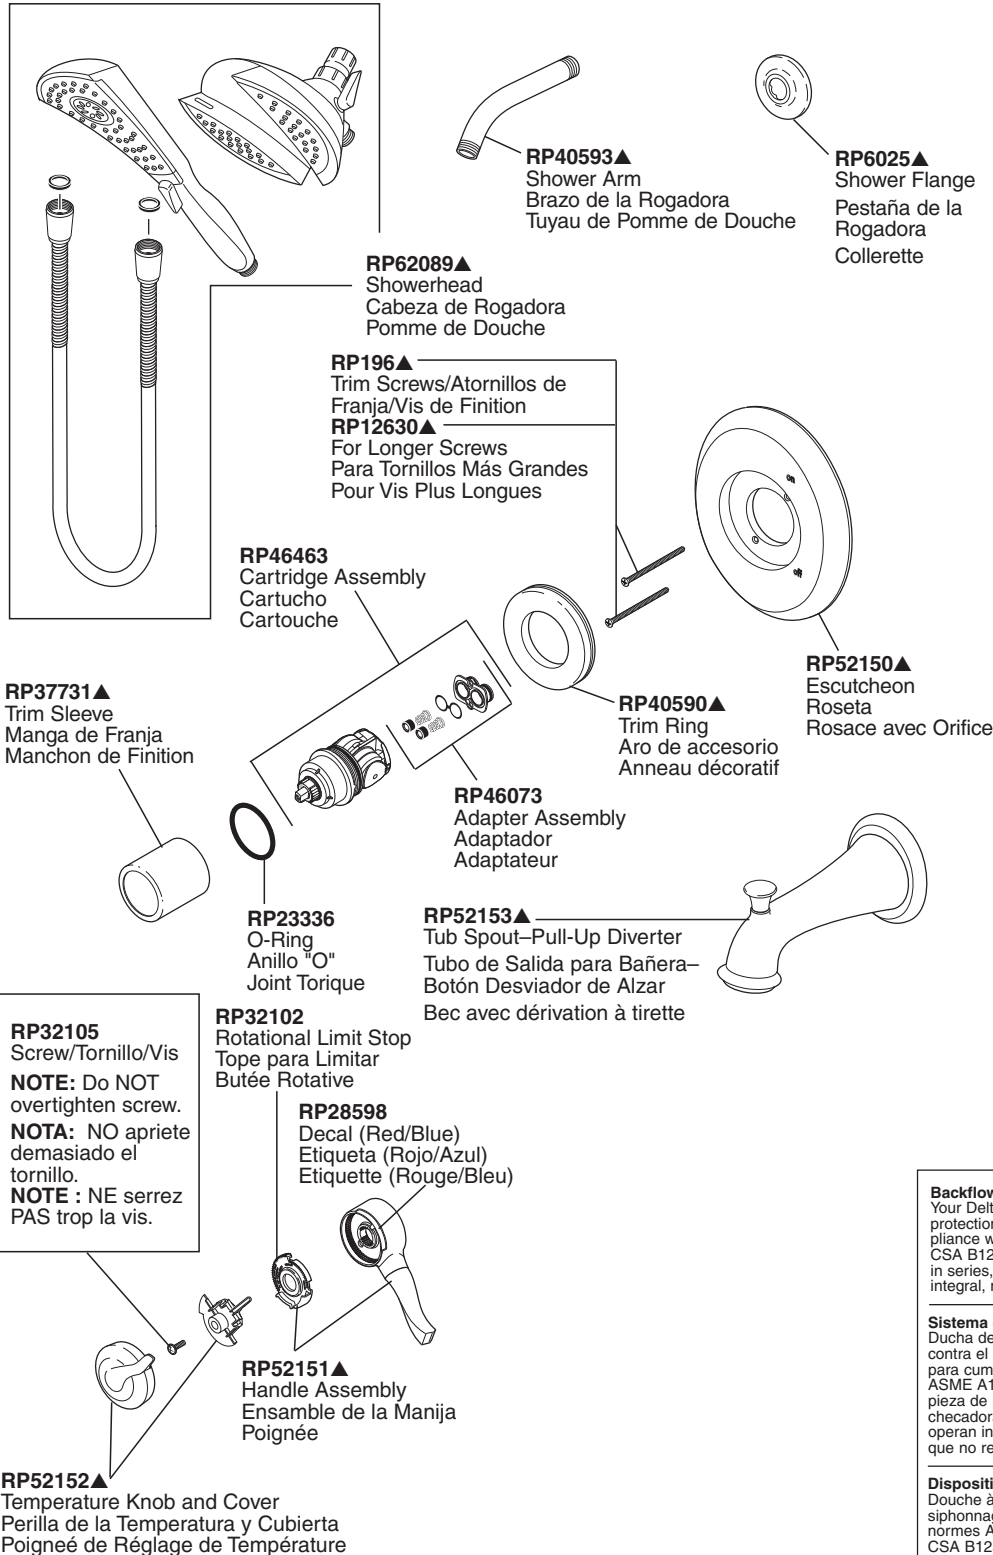

# Carlisle Tub Shower Valve with In2ition® Showerhead Les Valves de Douche de Cuve de Carlisle avec In2ition®

Válvulas de Ducha de Tina de Carlisle con Regadera de In2ition®

Models/Modelos/Modèles 142939-I & 144939-I Series/Series/Seria

# Carlisle Tub Shower Valve with In2ition® Showerhead Les Valves de Douche de Cuve de Carlisle avec In2ition®

Válvulas de Ducha de Tina de Carlisle con Regadera de In2ition®

Models/Modelos/Modèles 172939 & 174939 Series/Series/Seria

Carlisle Tub/Shower

**Backflow Protection System**  
Your Delta® hand shower incorporates a backflow protection system that has been tested to be in compliance with ASME A112.18.3 and ASME A112.18.1 / CSA B125.1. It incorporates two certified check valves in series, which operate independently and are integral, non-serviceable parts of the wand assembly.